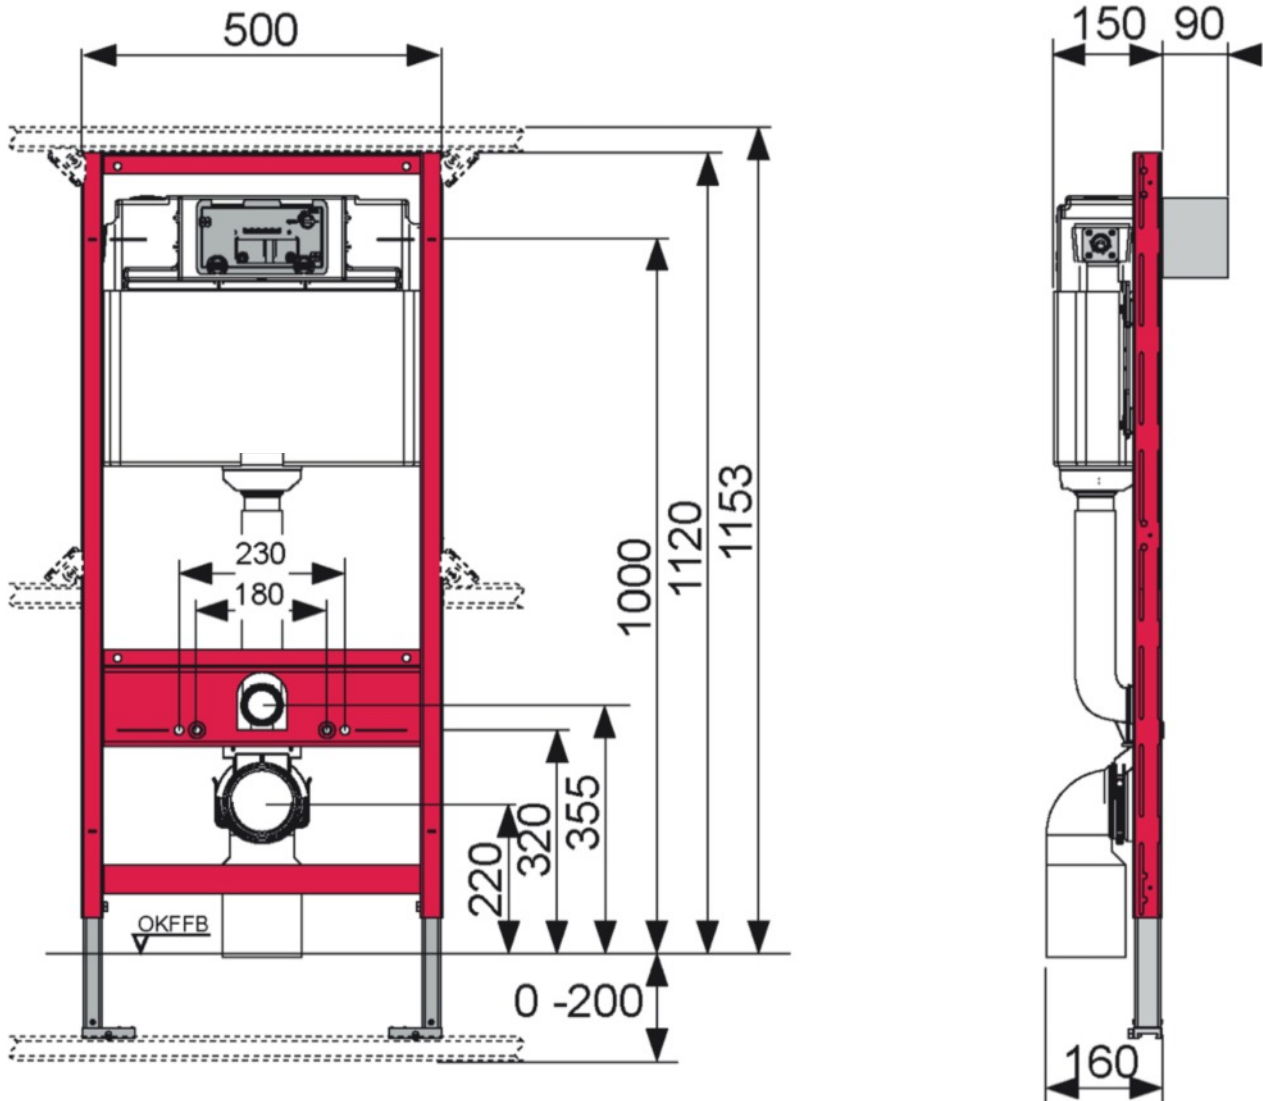

EDWINS

17 All Saints Road, London, W11 1HA : edwinsbathrooms.co.uk

TACTICAL 112

TECHNICAL INFORMATION

* ACTUATION TYPE: Mechanical

* ACTUATION/ACCESS POSITION: Front

* WATER INLET POSITION: Side

* FLUSH VOLUME RANGE: 2.6 - 9ltrs

* WORKING PRESSURE: 0.1 bar minimum

NB: Please check chosen flush plate / button compatibility and fitting requirements prior to ordering and install.

Drawings shown include the required measurements which are all subject to standard tolerances. Exact measurements can only be taken from the finished piece and we therefore recommend installation does not commence until you have received delivery of the product

EDWINS

17 All Saints Road, London, W11 1HA : edwinsbathrooms.co.uk

TACTICAL BREACH - FLUSH PLATE

TECHNICAL INFORMATION

* ACTUATION TYPE: Mechanical

* MATERIAL: Plastic

* COMPATIBLE CISTERNS: TACTICAL 112 / 98 / 82 / SLIM / PLUS

NB: Please check flush plate / button is compatible with your chosen cistern & room setup prior to ordering and install.

Drawings shown include the required measurements which are all subject to standard tolerances. Exact measurements can only be taken from the finished piece and we therefore recommend installation does not commence until you have received delivery of the product