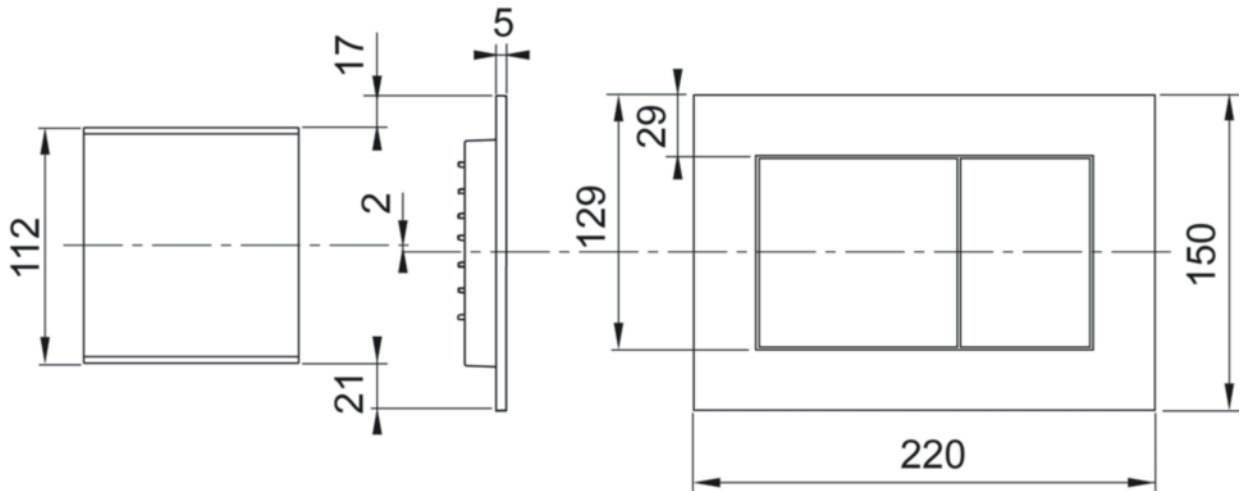

EDWINS

17 All Saints Road, London, W11 1HA : edwinsbathrooms.co.uk

TACTICAL 112

TECHNICAL INFORMATION

* ACTUATION TYPE: Mechanical

* ACTUATION/ACCESS POSITION: Front

* WATER INLET POSITION: Side

* FLUSH VOLUME RANGE: 2.6 - 9ltrs

* WORKING PRESSURE: 0.1 bar minimum

NB: Please check chosen flush plate / button compatibility and fitting requirements prior to ordering and install.

Drawings shown include the required measurements which are all subject to standard tolerances. Exact measurements can only be taken from the finished piece and we therefore recommend installation does not commence until you have received delivery of the product

EDWINS

17 All Saints Road, London, W11 1HA : edwinsbathrooms.co.uk

TACTICAL BREACH - FLUSH PLATE

TECHNICAL INFORMATION

* ACTUATION TYPE: Mechanical

* MATERIAL: Plastic

* COMPATIBLE CISTERNS: TACTICAL 112 / 98 / 82 / SLIM / PLUS