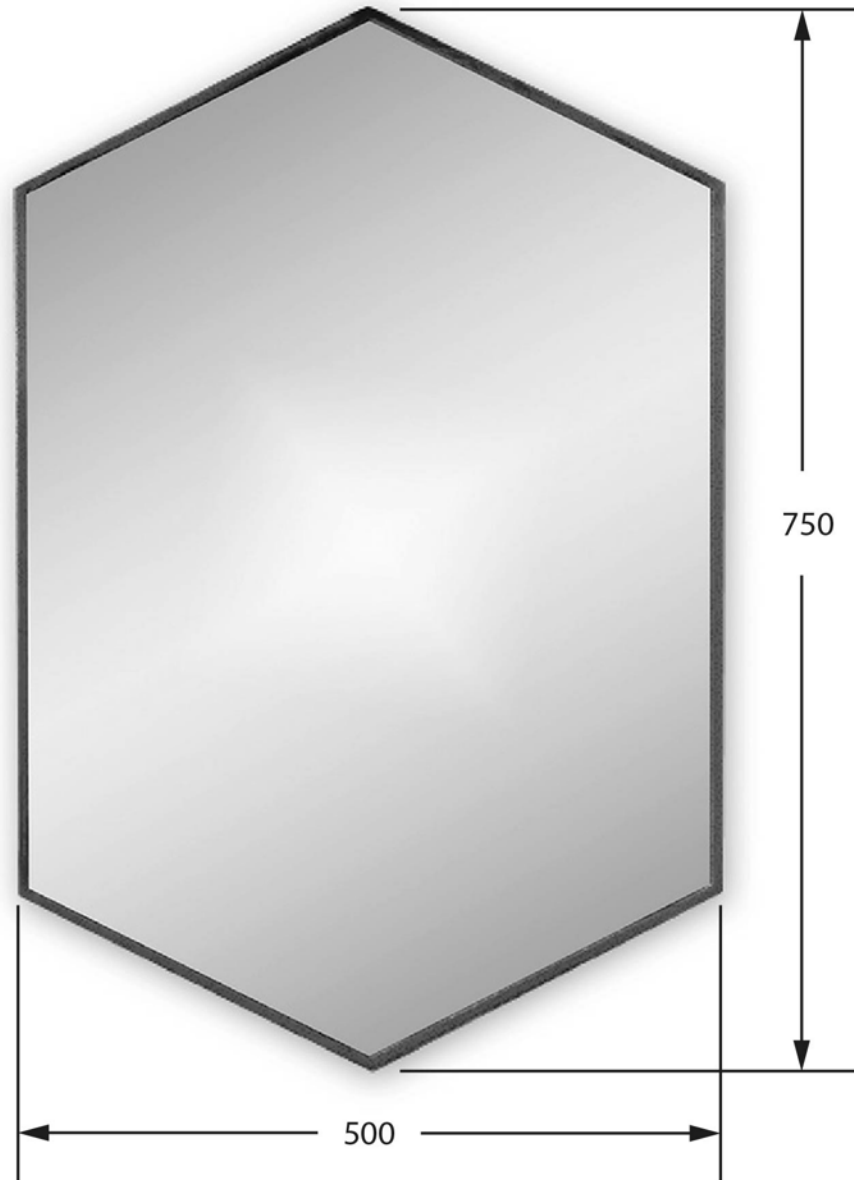

EDWINS

NON-ILLUMINATED MIRROR - INDY HEX BLACK

TECHNICAL INFORMATION:

- * MOUNTING TYPE: Wall hung
- * TYPE: Non-illuminated
- * LIGHT COLOUR: N/A
- * OPERATION: N/A

- * IP RATING: N/A
- * DEMISTER: No
- * SHAVING SOCKETS: No