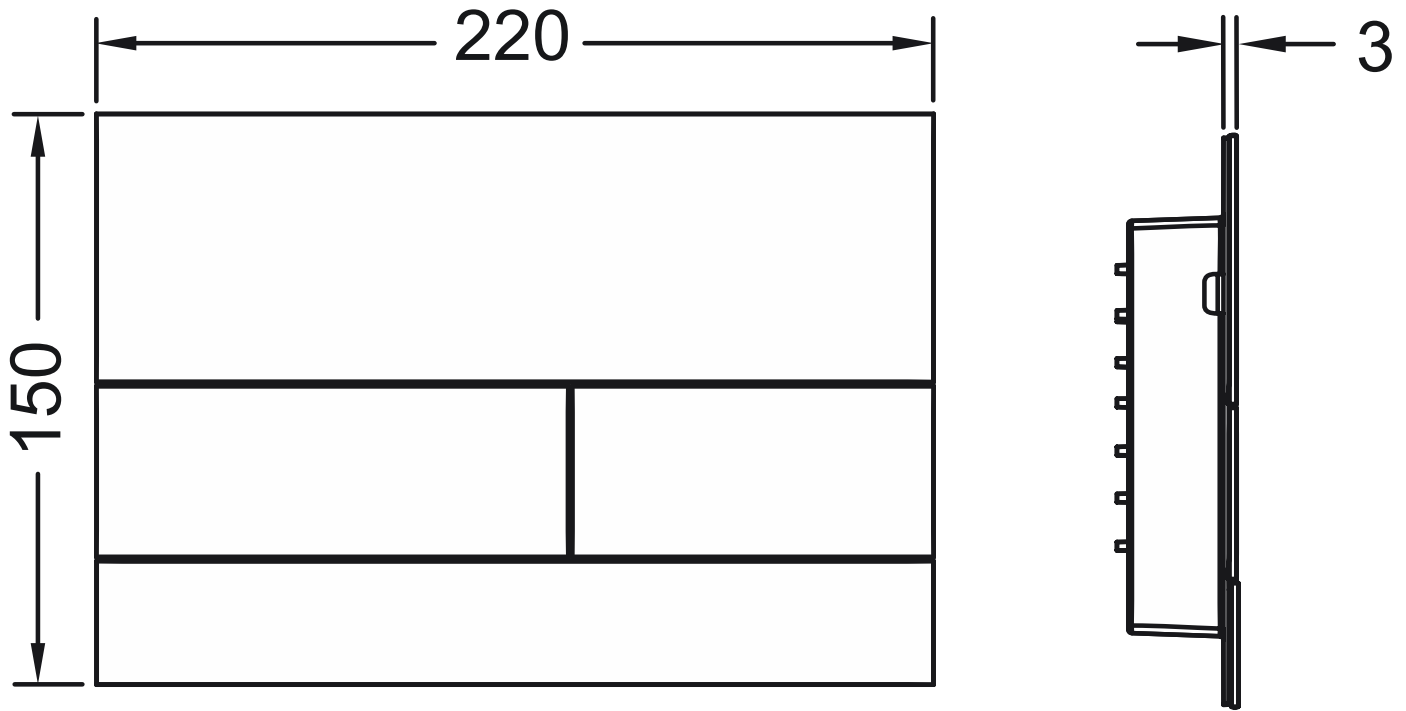

EDWINS

17 All Saints Road, London, W11 1HA : edwinsbathrooms.co.uk

TACTICAL PREMIUM - FLUSH PLATE

TECHNICAL INFORMATION

* ACTUATION TYPE: Mechanical

* MATERIAL: PVD coated metal substrate

* COMPATIBLE CISTERNS: TACTICAL 112 / 98 / 82 / SLIM / PLUS

NB:

Please check flush plate / button is compatible with your chosen cistern & room setup prior to ordering and install.

Drawings shown include the required measurements which are all subject to standard tolerances. Exact measurements can only be taken from the finished piece and we therefore recommend installation does not commence until you have received delivery of the product