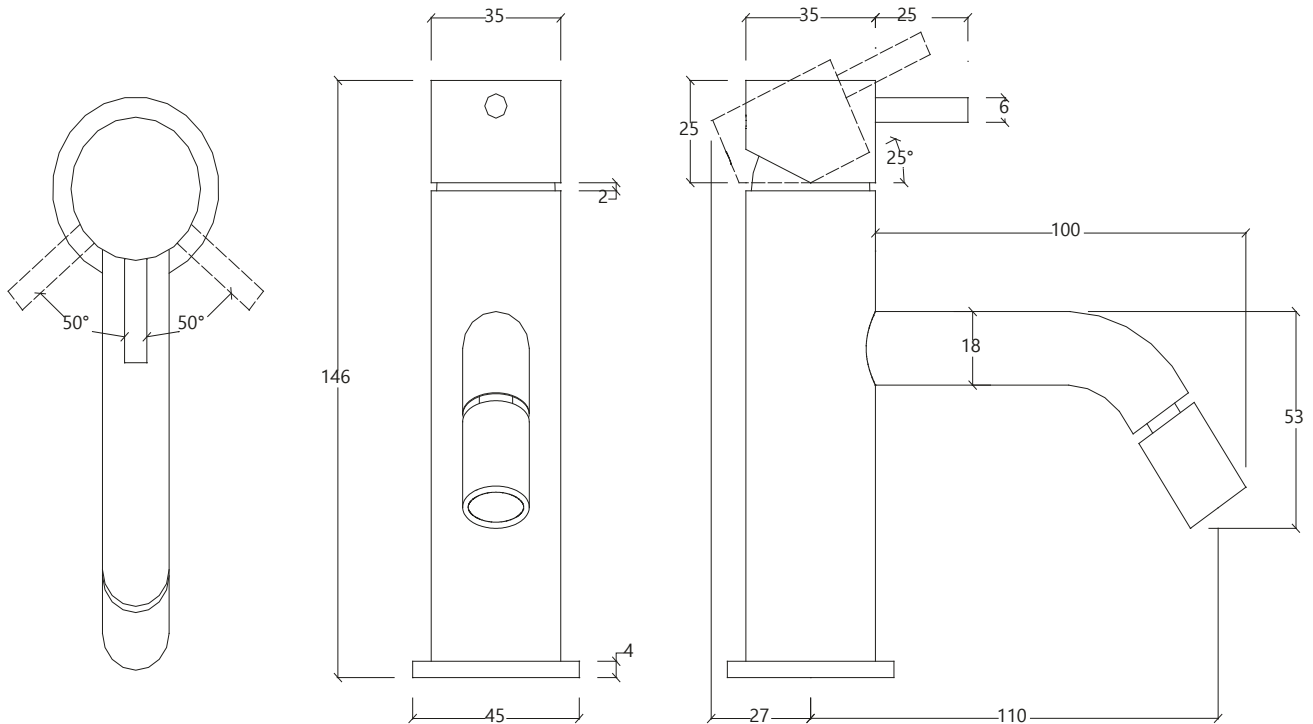

EDWINS

17 All Saints Road, London, W11 1HA : edwinsbathrooms.co.uk

BOLD BLACK - BIDET MONO MIXER

MINIMUM OPERATING PRESSURE

0.5bar

FLOW RATES (L/min)

- * 0.5 Bar: 5.00
- * 1 Bar: 5.46
- * 2 Bar: 5.77
- * 3 Bar: 5.77