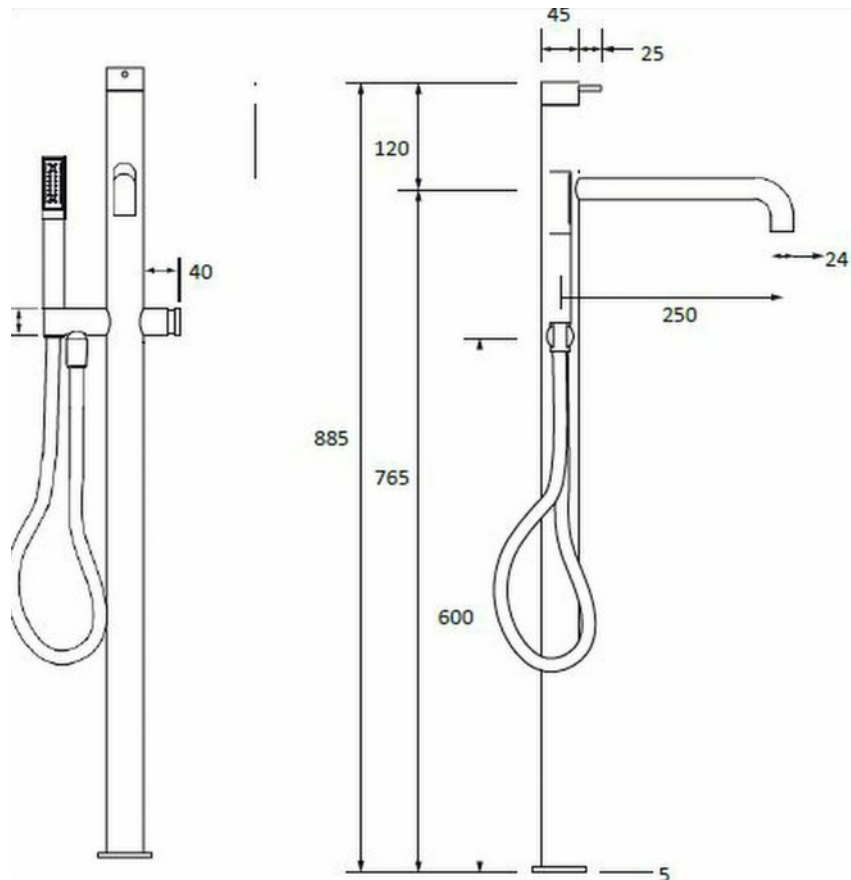

EDWINS

17 All Saints Road, London, W11 1HA : edwinsbathrooms.co.uk

BOLD BLACK - FREESTANDING BATH SHOWER MIXER

MINIMUM OPERATING PRESSURE

3bar

FLOW RATES (L/min)

* 0.5 Bar:

* 1 Bar: 14.00