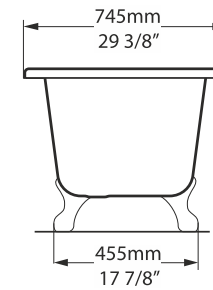

RICHMOND

Top view

Rim Detail

Side view

Section AA

Front view

Section BB

Shown with K31 waste kit