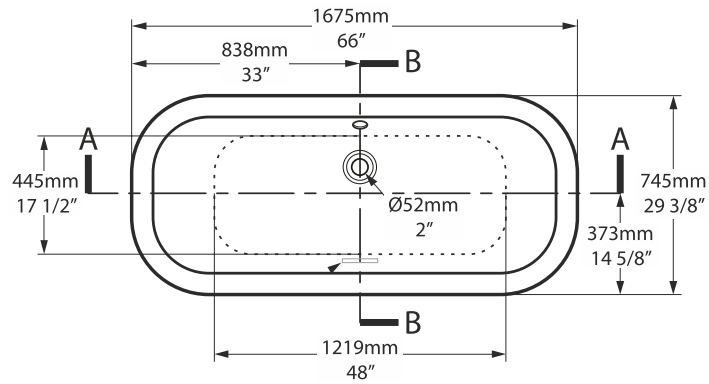

RICHMOND

Top view

Rim Detail

Side view

Section AA

Front view

Section BB

Shown with K31 waste kit